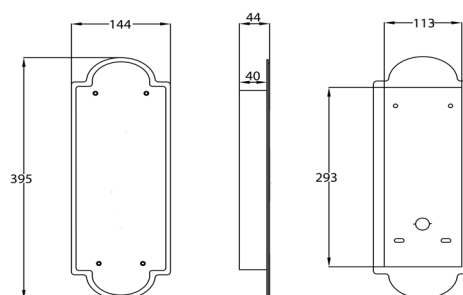

VINTAGE RANGE

The Vintage Flush range has taken inspiration from classical architecture, period doorbells, and art deco influences, combining style with modern technology and materials.

Offered in 4 ranges; The Praetorian Guard, Cellcom Prime7 and Multicom Classic.

Available in several colour combinations to complement your gates and doors. The Vintage range will suit converted Victorian townhouses or Georgian mansions to Parisian apartments or period architecture. But equally at home as a centrepiece for a modern entrance.

All units have white illumined buttons & keypad.