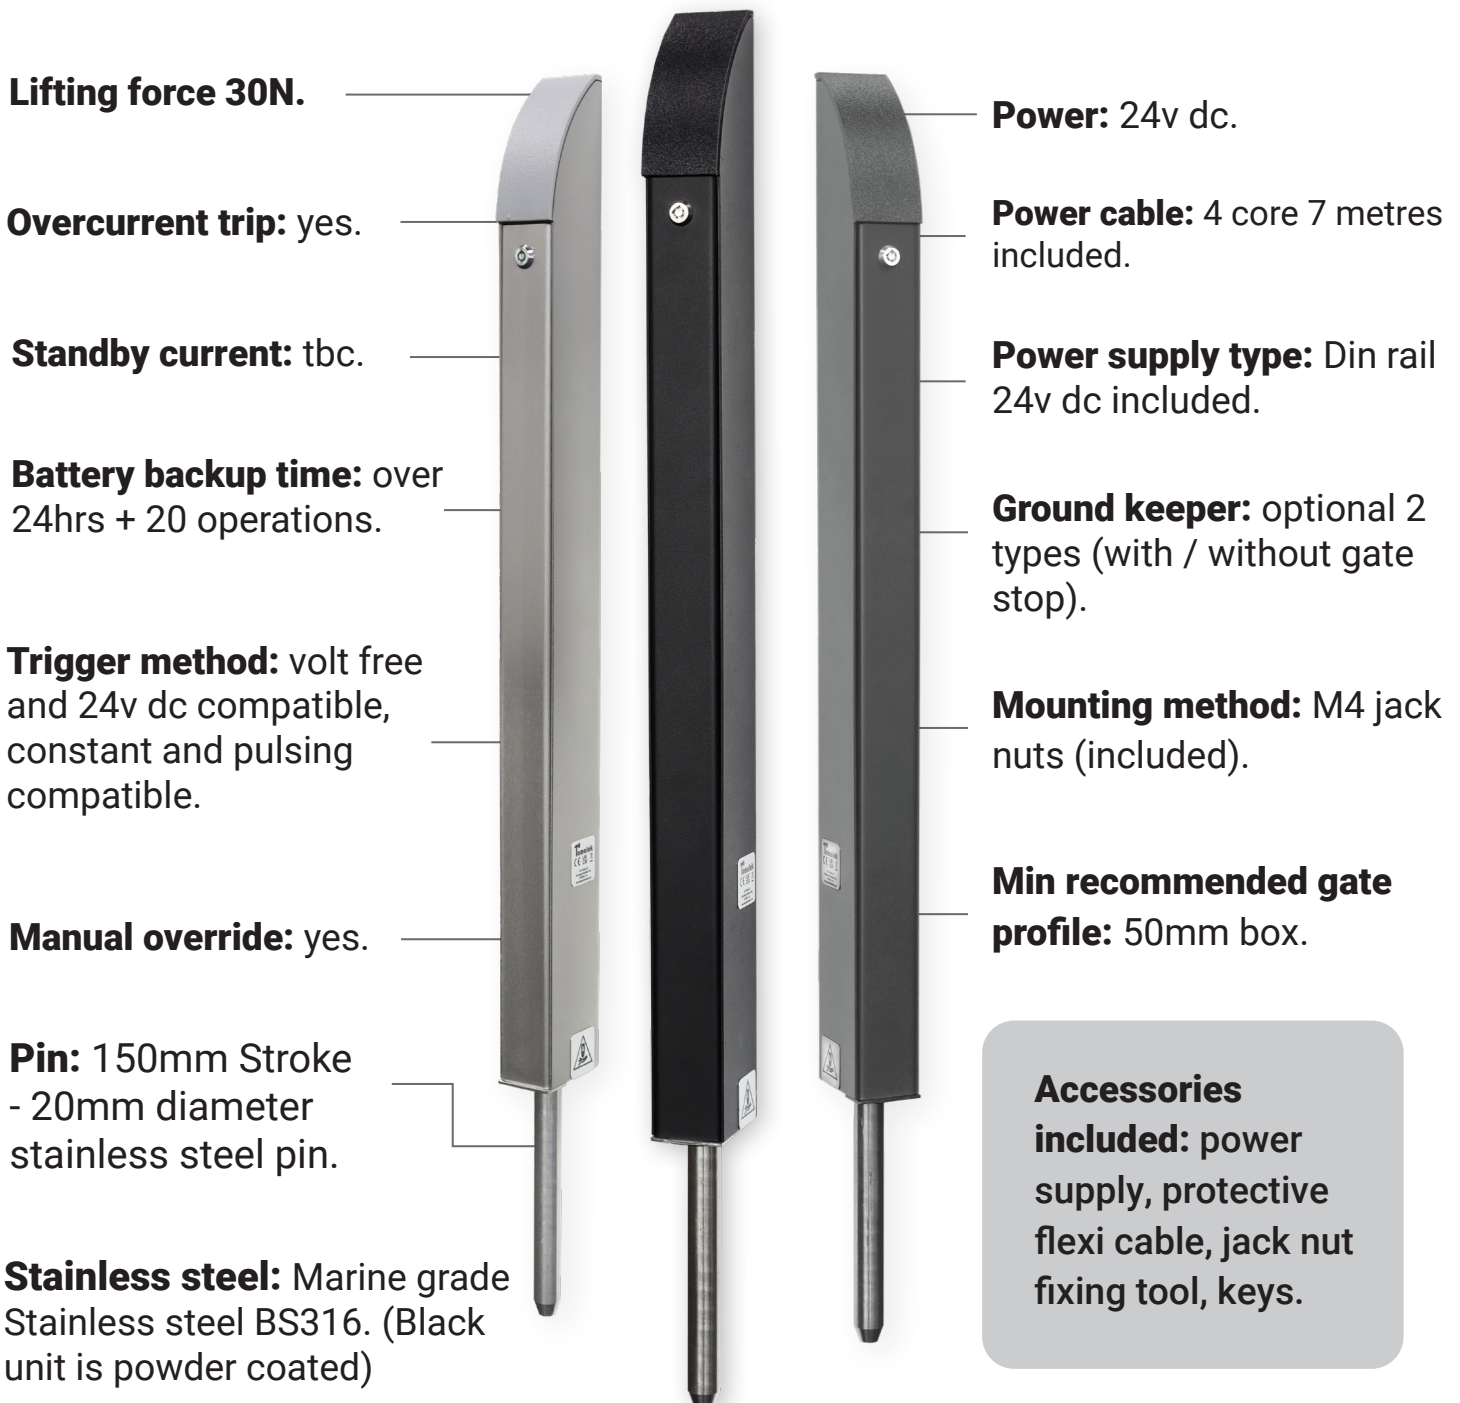

## The Electric Gate Bolt

The Tomalok combines robust engineering and state of the art innovation. With a sleek design, the electric drop bolt seamlessly integrates into your gate system, offering a discreet yet powerful safeguard.

### TL-S-150-K

Tomalok Electric Drop Bolt in Stainless. 150mm with 24v Din Rail Power Supply.