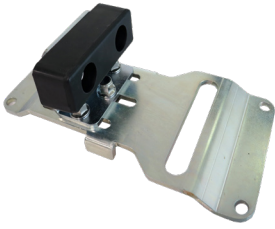

Tomalok

TL-GS

Tomalok Ground Stop.